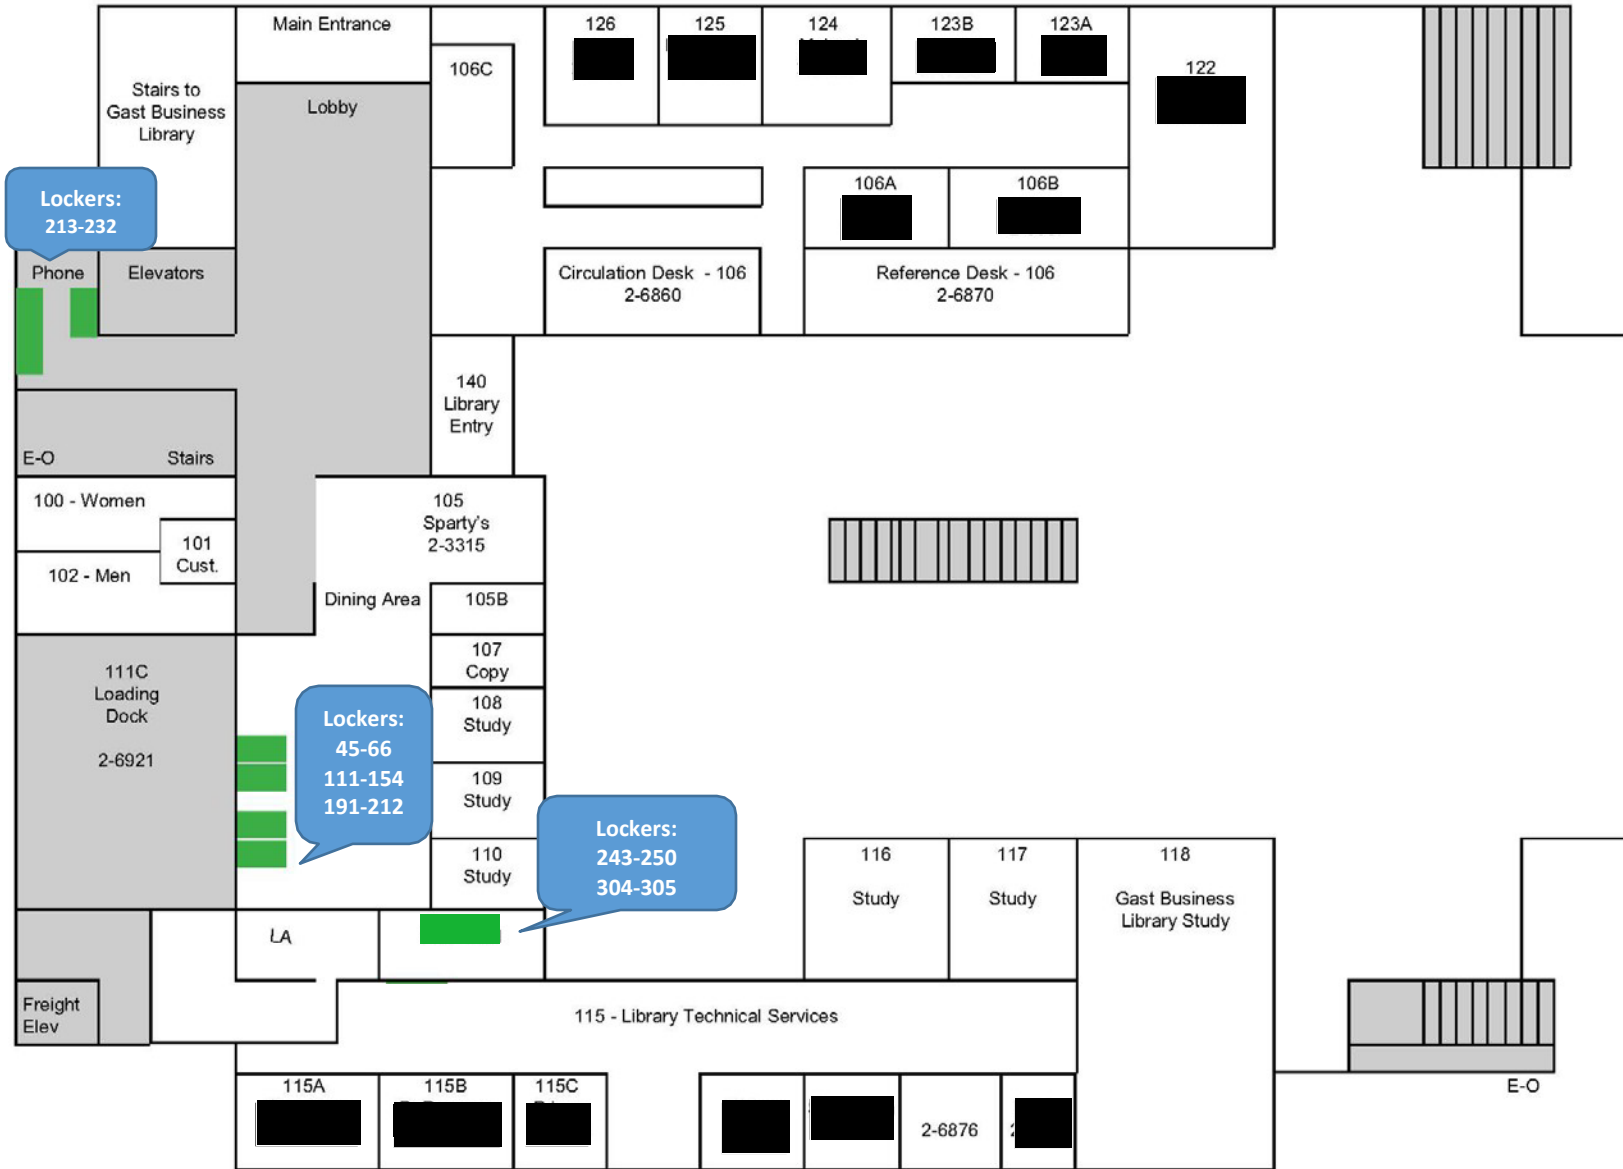

MICHIGAN STATE UNIVERSITY COLLEGE OF LAW - GROUND FLOOR OFFICES

Revised July 8, 2013

MICHIGAN STATE UNIVERSITY COLLEGE OF LAW - SECOND FLOOR OFFICES

Lockers:
23-28
41-44
515-520
571-584

230D	230C	230B	230A	226 Group Study
------	------	------	------	--------------------

200 Library

Phone	Elevators	230	230G
-------	-----------	-----	------

Lockers:
356-373

Stairs	
Women - 202	
Men - 203	
206A Resotko- 2-6836	206 - 2-4365 Server Rm
208 Olivier 2-6995	208 Help Desk Students
208 Drury 2-6918	
Com 1 - 211 Com 2 - 212	
Fr. Elevator	