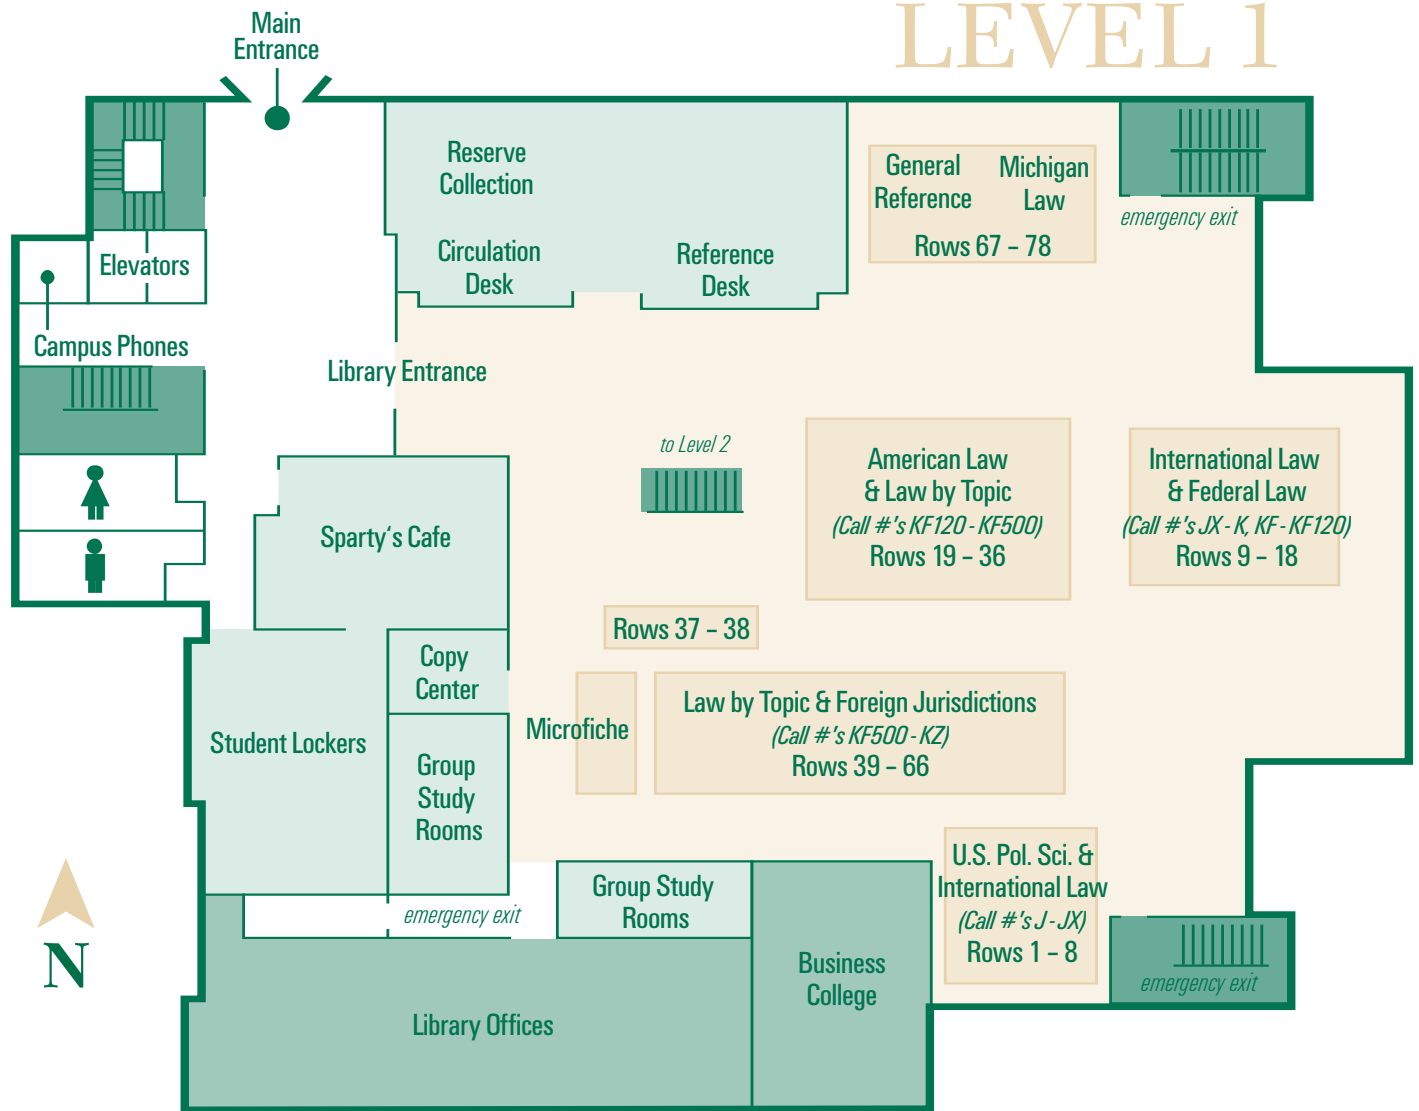

MICHIGAN STATE UNIVERSITY

LAW LIBRARY

LEVEL 1

Library Areas

Classroom/Student Areas

Stairwells/Exits

Faculty/Staff Areas

PHONE NUMBERS

Hours Hotline: (517) 432-6970
 Circulation Desk: (517) 432-6860
 Reference: (517) 432-6870

MICHIGAN STATE UNIVERSITY

LAW LIBRARY

LEVEL 2

Level Two does not have a Library Entrance. Access to Level Two is through the Library Entrance on Level One, and use of the Library stairs. Please inquire at the Circulation Desk (Level One) for information about the keyed handicapped access door on Level Two.