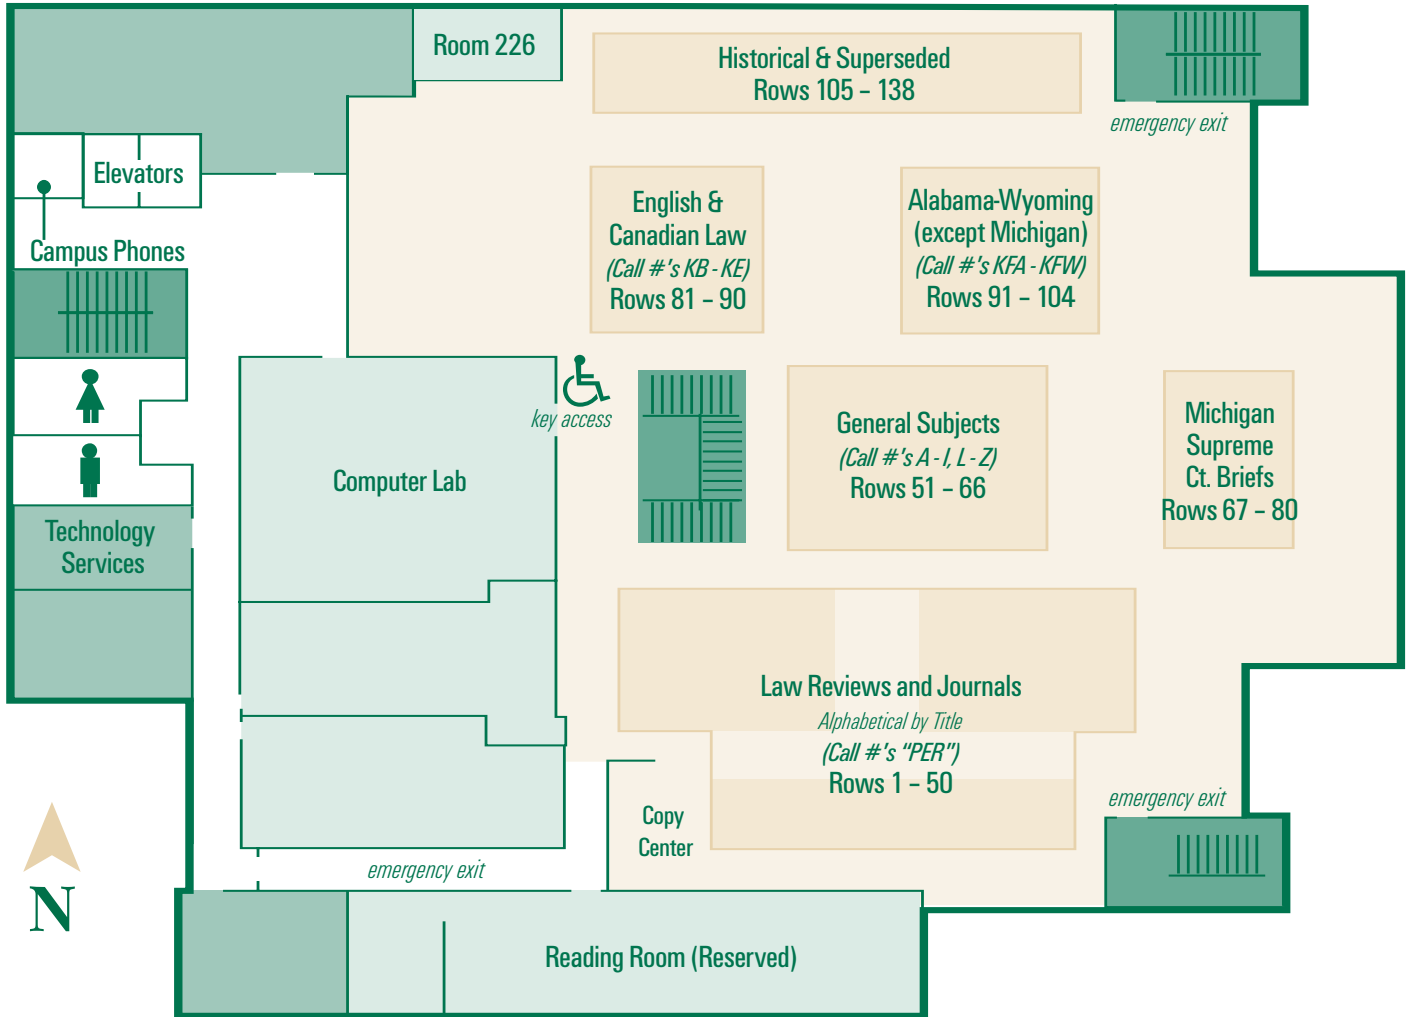

MICHIGAN STATE UNIVERSITY

LAW LIBRARY

LEVEL 1

Library Areas

Classroom/Student Areas

Stairwells/Exits

Faculty/Staff Areas

PHONE NUMBERS

Hours Hotline: (517) 432-6970
 Circulation Desk: (517) 432-6860
 Reference: (517) 432-6870

MICHIGAN STATE UNIVERSITY

LAW LIBRARY

LEVEL 2

Level Two does not have a Library Entrance. Access to Level Two is through the Library Entrance on Level One, and use of the Library stairs. Please inquire at the Circulation Desk (Level One) for information about the keyed handicapped access door on Level Two.